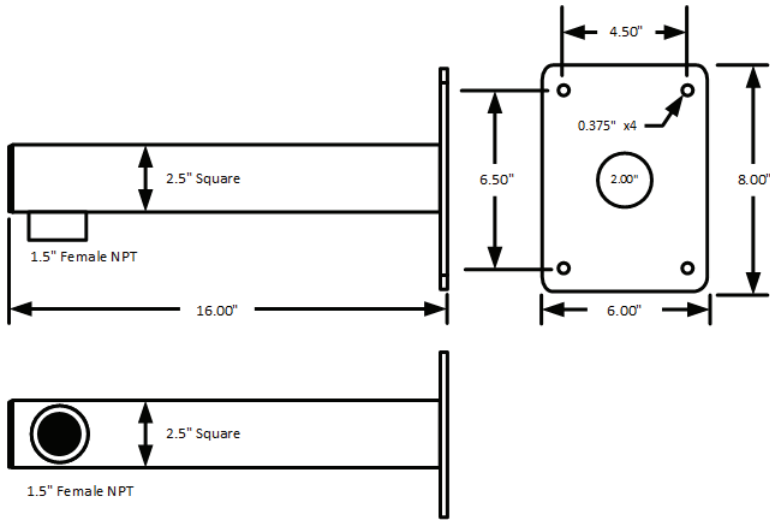

Mounting Bracket Drawings and Dimensions

8425-7 Wall Mount

8503-0 Pole Mount

CostarHD Mounting Brackets

Mounting Accessories for CostarHD Positioners, Domes and Barrels

7411420-001 Wall Mount

8518-2 Pole Mount