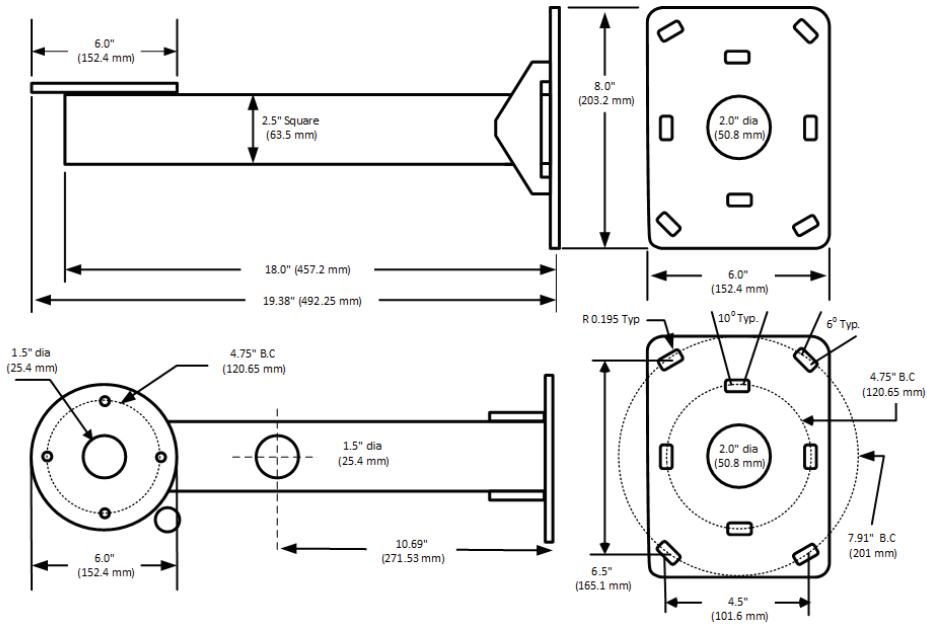

Mounting Bracket Drawings and Dimensions

8425-7 Wall Mount

8503-0 Pole Mount

CostarHD Mounting Brackets

Mounting Accessories for CostarHD Positioners, Domes and Barrels

7411420-001 Wall Mount

8518-2 Pole Mount