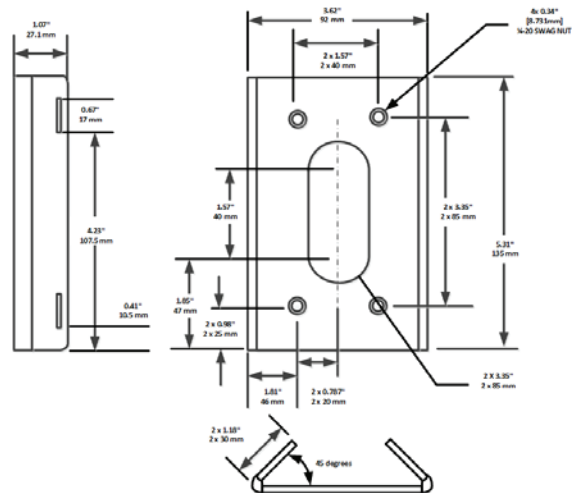

Mounting Accessories for CostarHD Positioners, Domes and Barrels

7412011-002 Wall Mount

8189-0 Pole Mount Bracket Set

7412012-001 Pole Adapter

CostarHD Mounting Brackets

Mounting Accessories for CostarHD Positioners, Domes and Barrels