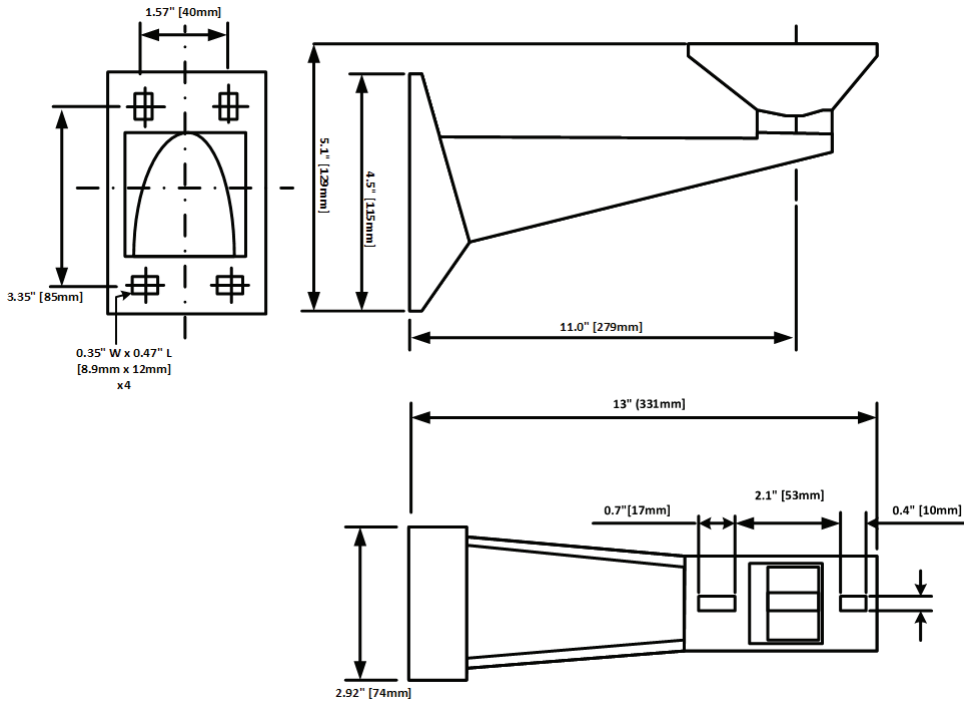

CostarHD Mounting Brackets

Mounting Accessories for CostarHD Positioners, Domes and Barrels

7412011-002 Wall Mount