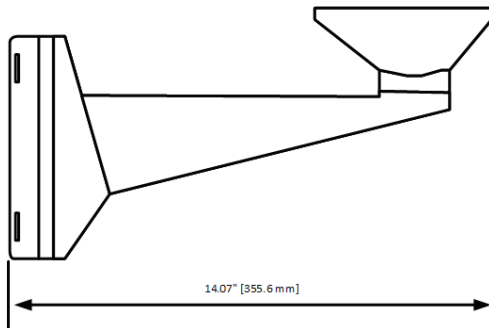

8189-0 Pole Mount Bracket Set