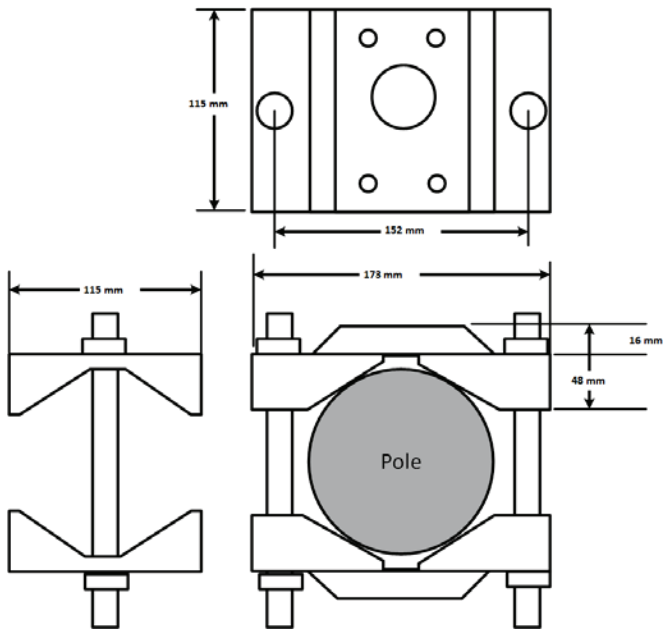

7412029-002 Pole Mount Adapter