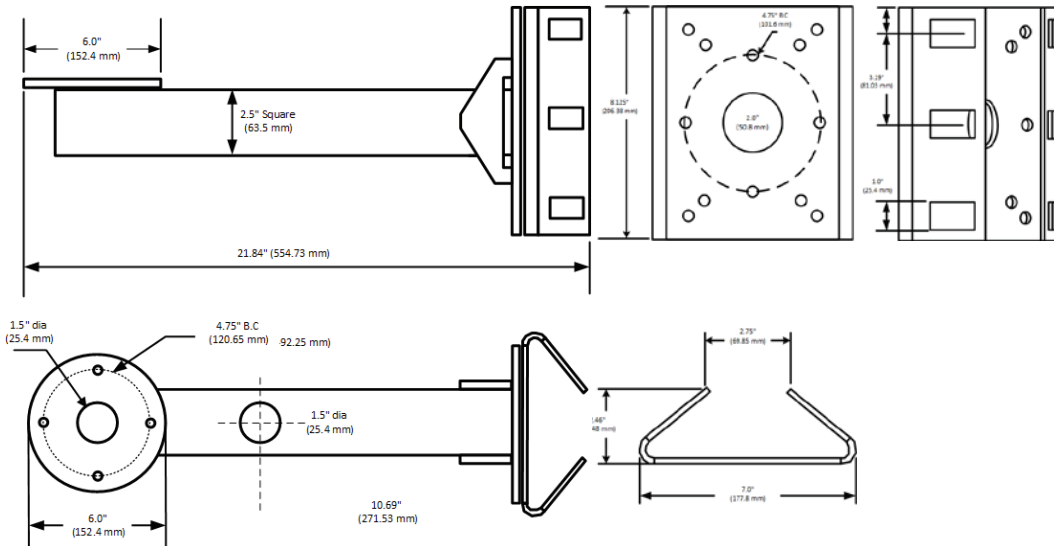

Mounting Bracket Drawings and Dimensions

8425-7 Wall Mount

8503-0 Pole Mount

CostarHD Mounting Brackets

Mounting Accessories for CostarHD Positioners, Domes and Barrels

7411420-001 Wall Mount

8518-2 Pole Mount