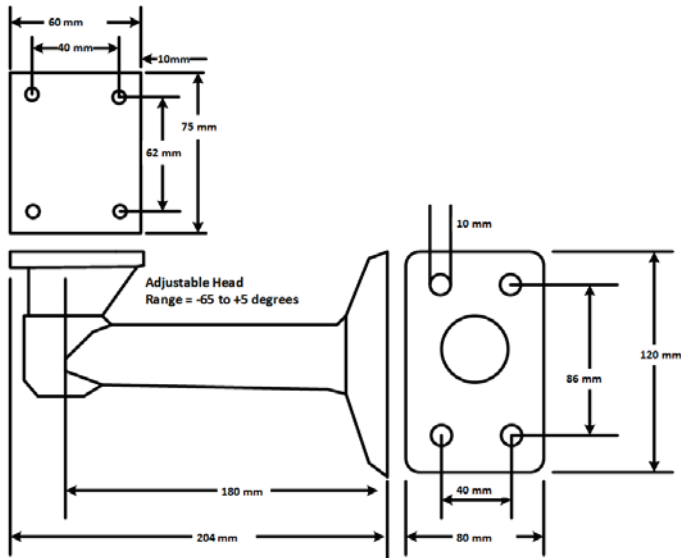

CostarHD Mounting Brackets

Mounting Accessories for CostarHD Positioners, Domes and Barrels

7412029-001 Wall Mount