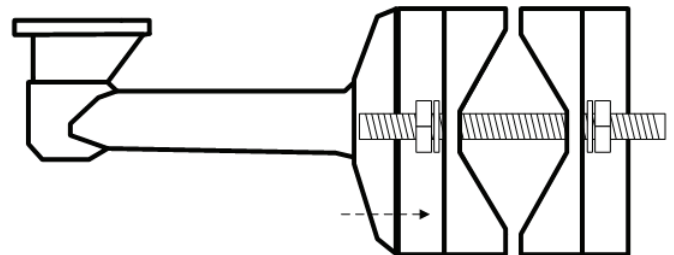

8180502-001 Pole Mount Kit